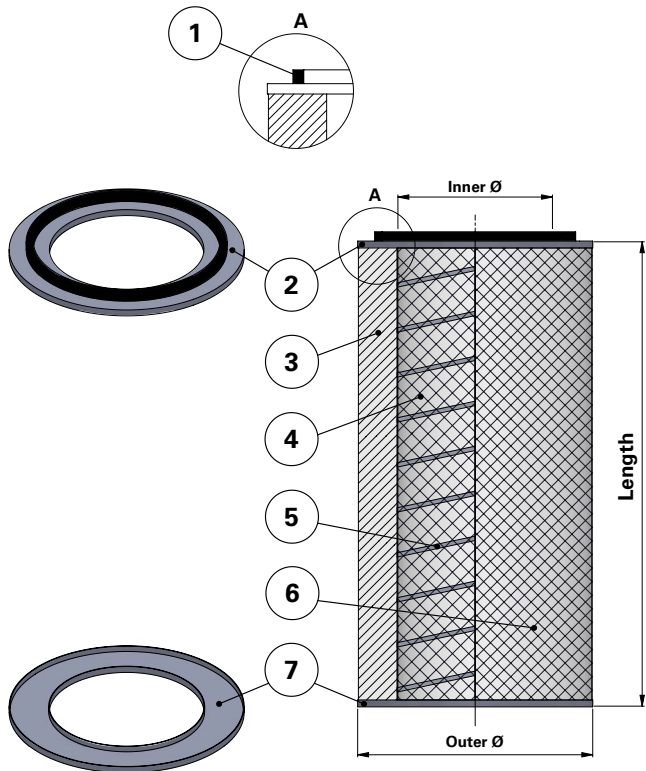

Donaldson
FILTRATION SOLUTIONS

DATA SHEET

Replacement Elements

Cartridges – DFT Style – 2 Open End Caps

DFT Style – 2 Open End Caps

DFT-style Cartridge Filter for Downflo II (DFT) and other brands of cartridge collectors

Available with and without outer liner

Item	Description
1	Gasket
2	Top end cap
3	Media pack
4	Inner liner
5	Inner beading
6	Outer liner
7	Bottom end cap open

Dimensions	[mm]	[in]
Outer diameter Ø	352	13.84"
Inner diameter Ø	241	9.46"
Length	660	26"

Order online

shop.Donaldson.com

Contact us

Donaldson.com

Publication DOCAM0828301 • Rev. 00 • 1118